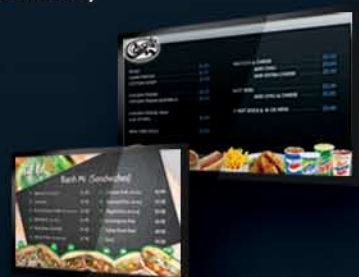

# Mvix CEENO+

web-based signage system  
with grids, zones and live tv

- HD Video & Images
- Grids / Split Screen
- RSS / Text Ticker / Weather
- Live TV / Video-in Feed

## Features

- HDMI Video Output
- Networked, Content Management Flexibility
- Affordable Digital Signage
- Scheduling and Day-Parting

## Applications

- Digital Menu Boards for Restaurants, Bars and Clubs
- Digital Wayfinding - Directions, Signs & Office Directories
- Stand-alone Product Video Showcases
- Advertising System for Malls, Stores, Grocery Stores
- Client or Employee Communication Systems for Offices

A networkable digital signage solution comprising of a small, embedded signage player and a network-based, content management software. The bundled, LAN-based and/or Web-based Digital Signage Content Management software enables media transfer, playlist management and scheduling of signage content- controlled by a standard web-browser. Mvix Ceeno+ provides support for split-screen signage displays (active zones)