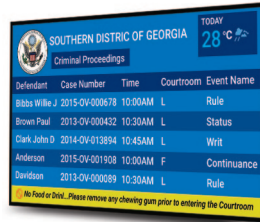

Mvix | PREMIUM WIDGETS

COURTHOUSE DOCKETS

- Display real-time case information
- Reduce overall operating costs.
- Showcase court announcements & news.