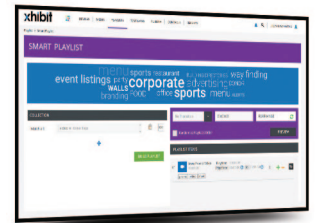

INTELLIGENT PLAYLISTS

- Create a playlist with one click.
- Organize content libraries & playback.