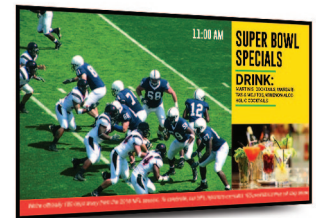

Mvix | LICENSED WIDGETS

AIRLINE FLIGHT STATUS

ARRIVAL	FLIGHT	AIRLINE	ORIGIN	ARRIVAL TIME	GATE
AA1234	AA1234	AA	DFW	10:00 AM	A12
DL5678	DL5678	DL	LAX	10:15 AM	B34
UA9012	UA9012	UA	ORD	10:30 AM	C56
WN3456	WN3456	WN	MDW	10:45 AM	D78
B67890	B67890	B6	DTW	11:00 AM	E90
SW1122	SW1122	SW	ATL	11:15 AM	F12
AA3344	AA3344	AA	PHX	11:30 AM	G34
DL5566	DL5566	DL	SEA	11:45 AM	H56
UA7788	UA7788	UA	IAH	12:00 PM	I78
WN9900	WN9900	WN	LAS	12:15 PM	J90

- Display up-to-date flight info
- Ideal for airports, hotels, & convention centers.

LICENSED CHANNELS WIDGET

- Licensed MRSS streams.
- Dynamic content for enhanced engagement.
- Compatible with most syndicated content providers.

SPORTS STATS WIDGET

- Display real-time game schedules & scores.
- Engage patrons with bold imagery.
- Highlight NFL & NBA game dates & times.