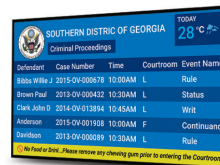

COURT DOCKETS

- Display real-time case information.
- Showcase court announcements & news.