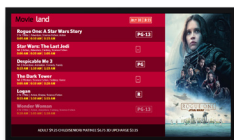

QUEUE MANAGEMENT

- Engage customers while they wait.
- Reduce perceived wait times at checkouts.

COURT DOCKETS

- Display real-time case information.
- Showcase court announcements & news.

BOX OFFICE DISPLAY